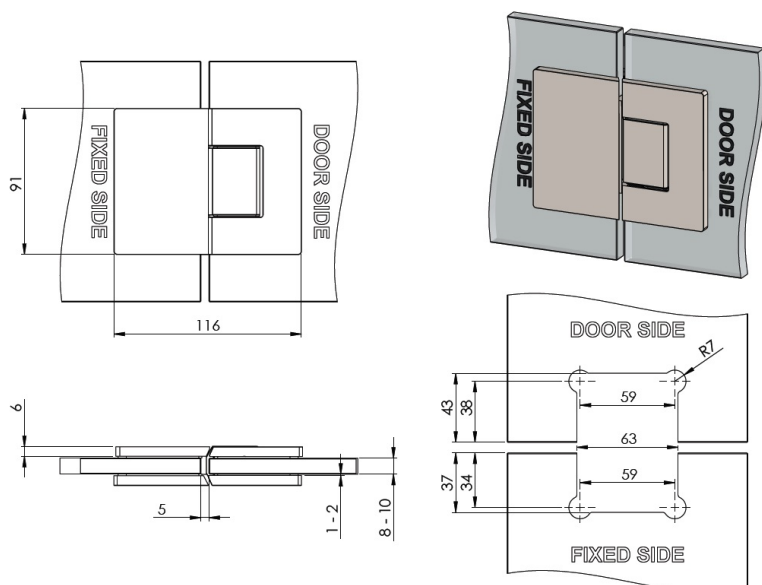

PRODUCT SHEET

Description:

Shower Hinge "Rio", 180DG, Black Finish, Glass/Glass, 8-10mm Glass Thickness, W/15 DG Angle Adjustment Function & 25DG, Return Function, Brass Material, Hidden Screws., Black Fiber Gaskets: 2 x 1mm & 2 x 2mm Thickness., Load Capacity Pr. Pair: 45kg.

Item number:

15.23.886-4

Units	Box	Carton	HS Code	Barcode
Pcs.	1	10	8302100090	
				5704866501255

SISO A/S

Mileparken 11
DK-2740 Skovlunde
Denmark
VAT: 24786013

Phone +45 45 830 900

www.siso.dk
siso@siso.dk